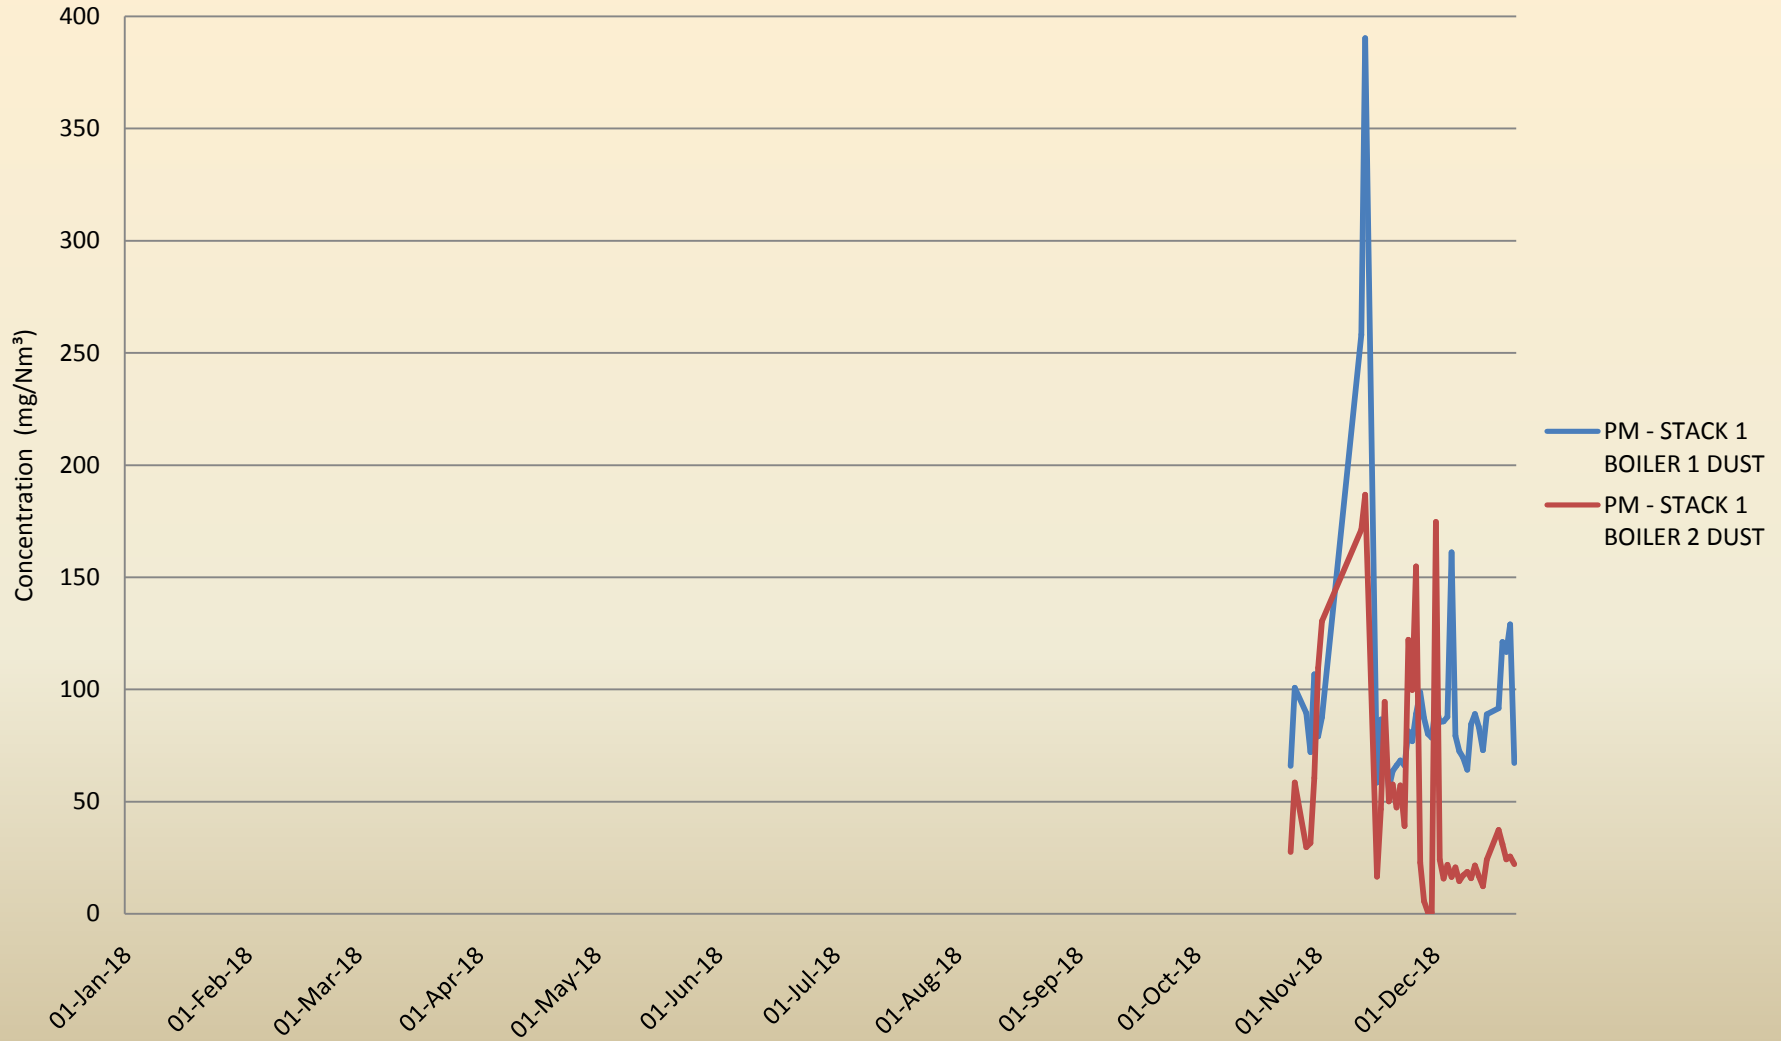

### Annual Emission Trend of Particulate Matter in M/s. Shri Singaji Thermal Power Project, Dist. Khandwa (M.P.)

### Annual Emission Trend of Gaseous in M/s. Shri Singaji Thermal Power Project, Dist. Khandwa (M.P.)